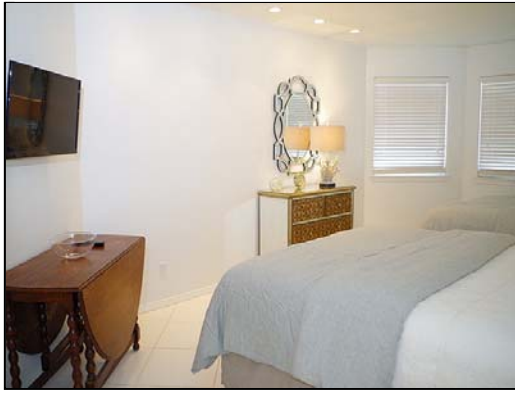

ENERGY FEATURES: Double Pane Windows

PUBLIC REMARKS: Enjoy the island life in this completely updated condo at Gulfpoint! This poolside retreat has granite counters, stainless steel appliances, and an open concept living/dining/kitchen. Floor to ceiling windows create an atmosphere filled with natural light. The huge balcony is just steps from the pool, and overlooks the lawn. The bath is accessible from hallway or from bedroom, with a second sink and vanity in bedroom. Gulfpoint amenities include gated entry, covered parking, pool, hot tub, shaded kiddie pool, tennis courts, multiple BBQ areas, playground, gameroom, & gym. One of the few 3-story condos with an elevator. Located very close to the Schlitterbahn waterpark, it is very popular with summer vacationers. Awesome rental potential!

Dining
spacious living and dining area

Dining
light, bright dining area

Dining
light, bright dining area

Dining
light, bright dining area

Bedroom
bedroom

Bedroom
room for two beds

Bedroom
bedroom

Bedroom
bedroom

Bedroom
room for two beds

Bath
modern, updated sink

Bath
modern, updated sink

Bath
walk-in shower

Additional Sink
second updated sink connected to bedroom

Balcony
huge balcony

Balcony
huge balcony

Balcony
huge balcony